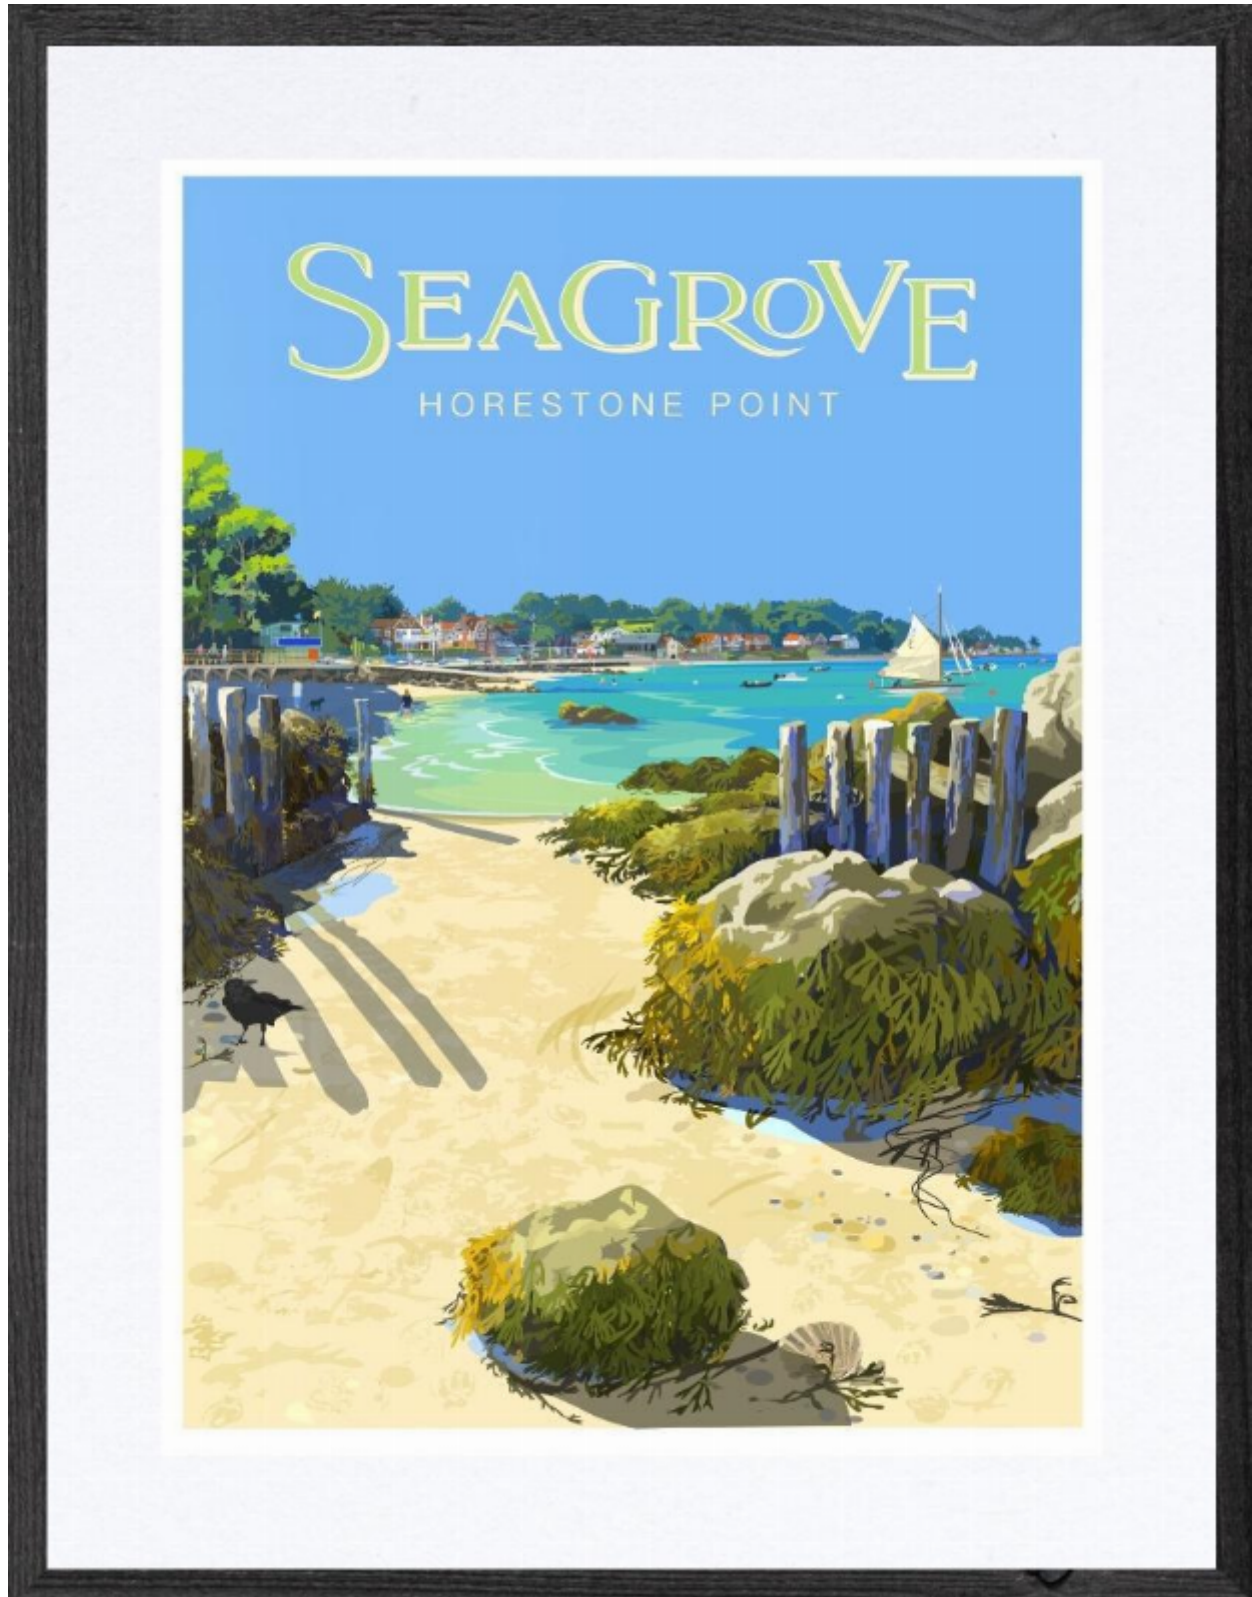

KENDALLS FINE ART

Seagrove - large framed
Sue Stitt

Sold

REF: 3352

Framed Height: 75 cm (29.5")

Framed Width: 57 cm (22.4")

Description