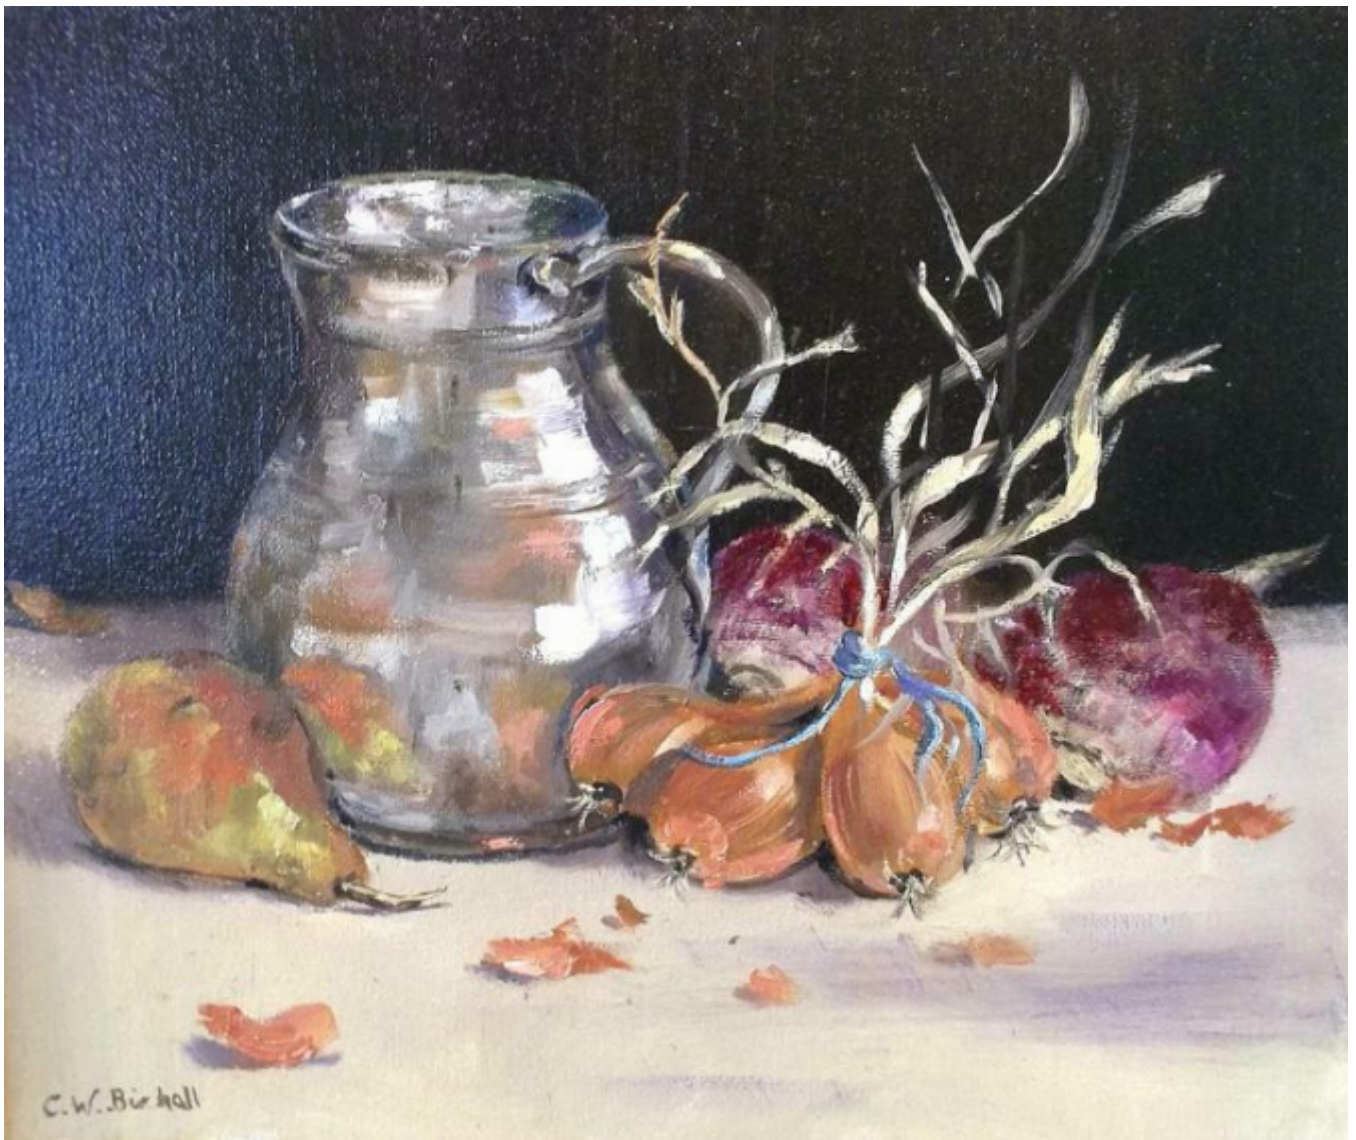

Istanbul jug with shallots

Chrissie Birchall

Sold

REF: 1343

Framed Height: 44 cm (17.3")

Framed Width: 47 cm (18.5")

Description

Istanbul jug with shallots